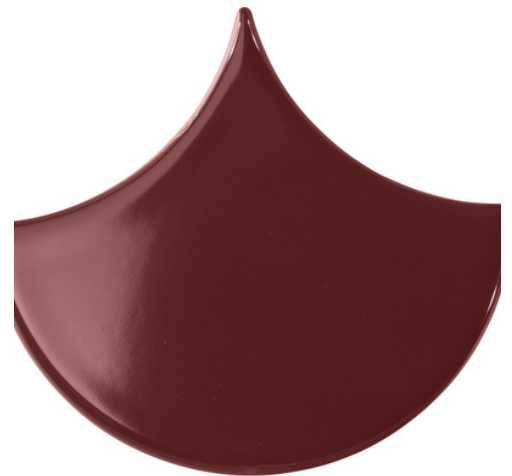

## Shades Scales

Create unique interiors with a wide spectrum of colour through Shades, an artisan inspired collection.

Shades Scales Cobalto  
NCS188218 135x150x10mm

Shades Scales Atlantico  
NCS188219 135x150x10mm

Shades Scales Bosque  
NCS188220 135x150x10mm

Shades Scales Sangue de Boi  
NCS188221 135x150x10mm