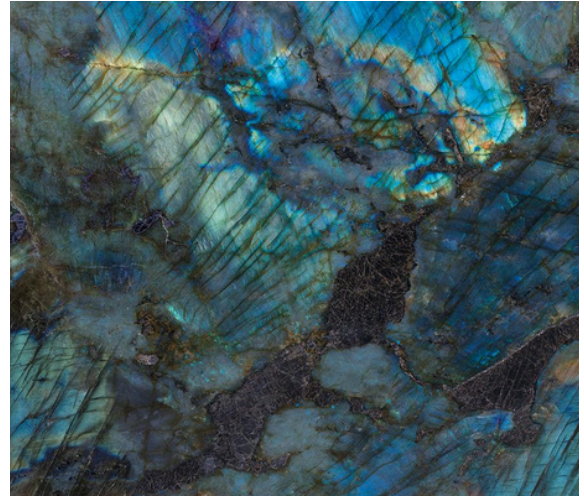

Backlit Stone

Backlit Stone Ivory
600x1200mm Polished NB25210
600x1200mm Natural Silk NB25211

Backlit Stone Blue
600x1200mm Polished NB25212

Backlit Stone Amber
600x1200mm Polished NB25213

Backlit Stone Ivory Square Mosaic
300x300mm NB25214

Backlit Stone

| Colour | Sheet Size (mm) | Code | Price Group | List Price (inc. VAT) | Each/m2 |
|---|-----------------|---------|-------------|-----------------------|---------|
| BACKLIT STONE IVORY 600X1200 POLISHED FLOOR AND WALL TILE | 600x1200 | NB25210 | TM -G30 | £99.00 | M2 |
| BACKLIT STONE IVORY 600X1200 SILK FLOOR AND WALL TILE | 600x1200 | NB25211 | TM -G30 | £99.00 | M2 |
| BACKLIT STONE BLUE 600X1200 POLISHED FLOOR AND WALL TILE | 600x1200 | NB25212 | TM -G30 | £99.00 | M2 |
| BACKLIT STONE AMBER 600X1200 POLISHED FLOOR AND WALL TILE | 600x1200 | NB25213 | TM -G30 | £99.00 | M2 |

| Colour | Sheet Size (mm) | Code | Price Group | List Price (inc. VAT) | Each/m2 |
|---|-----------------|---------|-------------|-----------------------|---------|
| BACKLIT STONE IVORY INTERLOCKING MOSAIC FLOOR AND WALL TILE | 300X300 | NB25217 | TP - C31 | £39.00 | EACH |
| BACKLIT STONE BLUE INTERLOCKING MOSAIC FLOOR AND WALL TILE | 300X300 | NB25218 | TP - C31 | £39.00 | EACH |
| BACKLIT STONE AMBER INTERLOCKING MOSAIC FLOOR AND WALL TILE | 300X300 | NB25219 | TP - C31 | £39.00 | EACH |