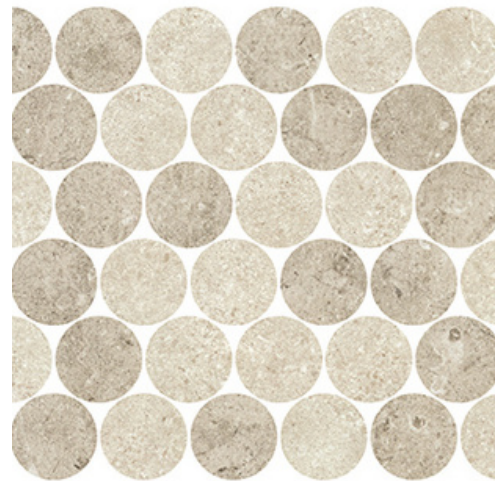

Pure Stone Mosaic Circles White
Light Grey

NCS189705 280x320x9.5mm