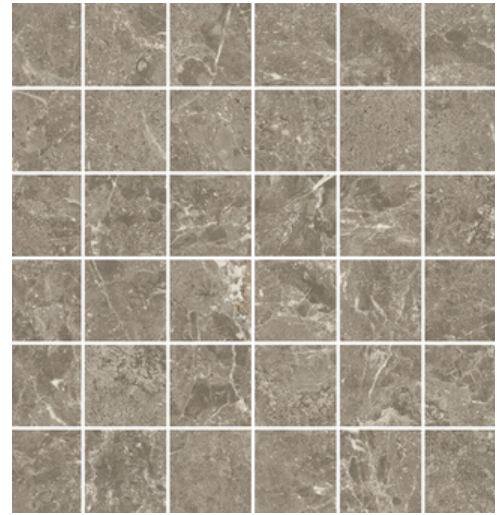

Pure Stone Mosaic Grey

NCS189669
300x300x9.5mm