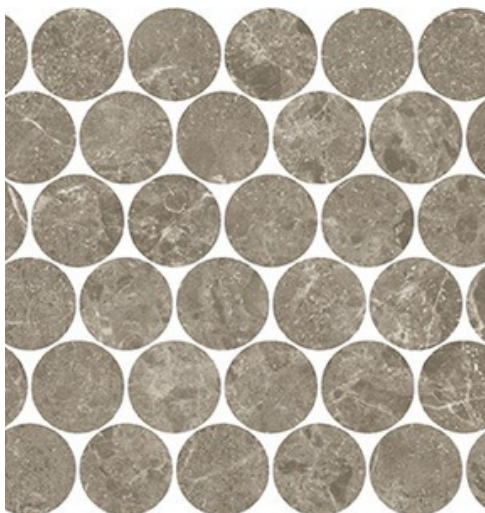

Pure Stone Mosaic Circles White
Grey

NCS189706 280x320x9.5mm