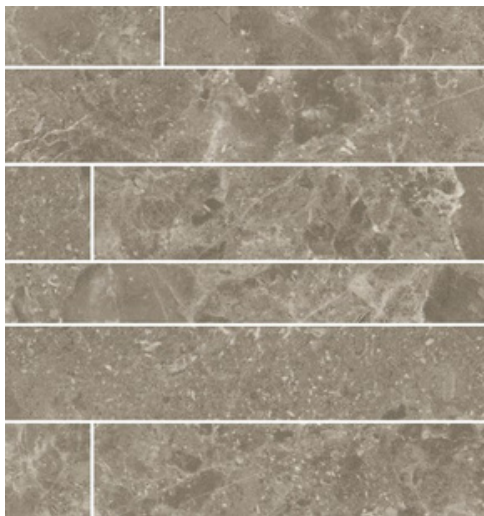

Pure Stone Brick Grey

NCS189670
300x600x9.5mm