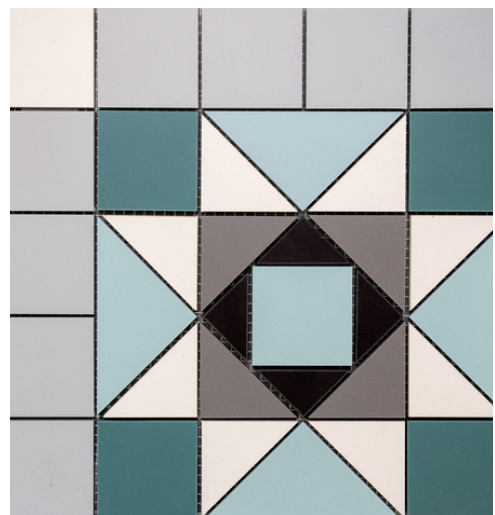

Victorian Porcelain

Victorian Porcelain Gosford Red Border

9 Colours/ 1 Finish / 6 Sizes

Victorian Porcelain

A look that has repeatedly been brought back to the the design scene, the collection has been reimagined to include the addition of a contemporary palette suited to any home.

Victorian Porcelain Bienheim
Ocean Blue

NB16125
338x338x8mm

Victorian Porcelain Bienheim
Ocean Blue Border

NB16126
285x93x8mm

Victorian Porcelain Bienheim
Ocean Blue Corner

NB16127
93x93x8mm

Victorian Porcelain Bienheim
Emerald Green

NB16128
338x338x8mm

Victorian Porcelain

A look that has repeatedly been brought back to the the design scene, the collection has been reimagined to include the addition of a contemporary palette suited to any home.

Victorian Porcelain Gosford Black
& White Corner

NB19085
93x93x8mm

Victorian Porcelain Donard Black
& White

NB19080
285x285x8mm

Victorian Porcelain Donard
Yellow

NB19082
285x285x8mm

Victorian Porcelain Donard Red