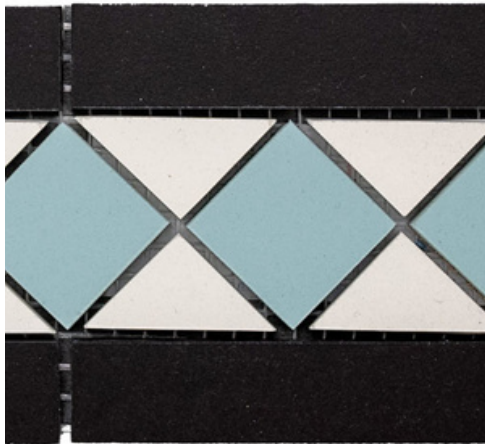

Victorian Porcelain

A look that has repeatedly been brought back to the the design scene, the collection has been reimagined to include the addition of a contemporary palette suited to any home.

Victorian Porcelain Bienheim
Emerald Green Border

NB16129
285x93x8mm