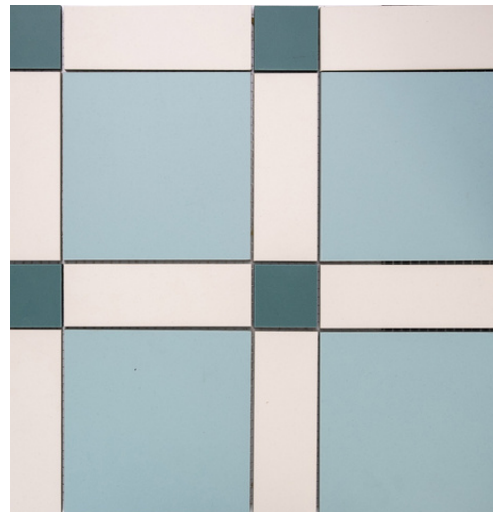

Victorian Porcelain

Victorian Porcelain Gosford Red Border

9 Colours/ 1 Finish / 6 Sizes

Victorian Porcelain

A look that has repeatedly been brought back to the the design scene, the collection has been reimagined to include the addition of a contemporary palette suited to any home.

Victorian Porcelain Gosford Red
Border

NB19086
285x93x8mm

Victorian Porcelain Gosford Red
Corner

NB19087
93x93x8mm

Victorian Porcelain Donard Beige

NB19083
285x285x8mm

Victorian Porcelain Chatsworth
Mint Green