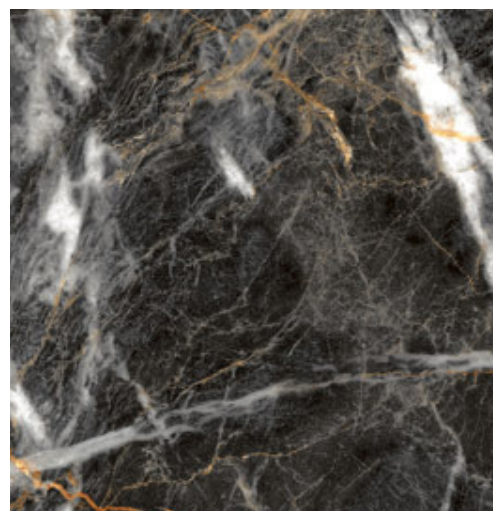

Marblehex

Marblehex Calacatta White

4 Colours / 1 Finish / 2 Sizes

Marblehex

An opulent marble collection with rich colour, true definition and engrained detailing. Available in hexagonal and plank format.

Marblehex Marquina Gold

Marblehex

An opulent marble collection with rich colour, true definition and engrained detailing. Available in hexagonal and plank format.

Marblehex Calacatta White

NB16560 150x900x9mm
NB16568 200x240x8mm

Marblehex Calacatta Majestic

NB16561 150x900x9mm
NB16569 200x240x8mm

Marblehex Calacatta Gold

NB16562 150x900x9mm
NB16570 200x240x8mm

Marblehex Marquina Gold

NB16563 150x900x9mm
NB16571 200x240x8mm

Marblehex