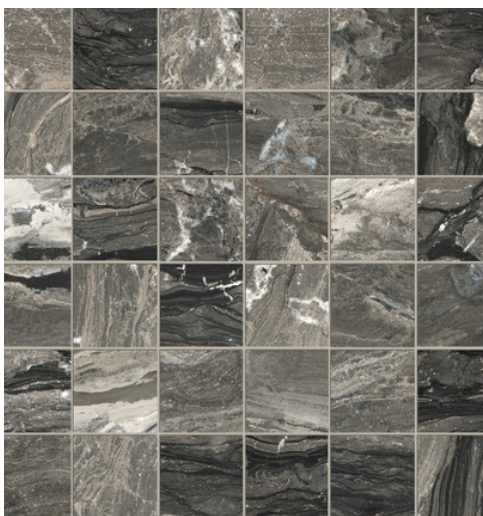

Castello Windsor Black Mosaic
Polished
NB17828 300x300x10mm