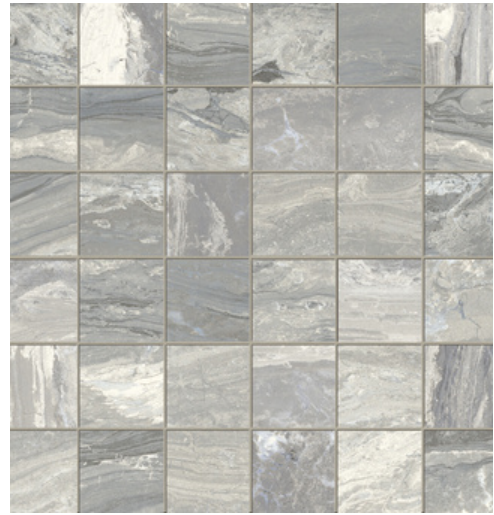

# Castello

Castello catches the strong, defined character typically found in Indian marble. A contemporary palette helps interpret the heavily veined marble in an innovative way.

Castello Chambord Grey Mosaic  
Polished  
NB17833 300x300x10mm