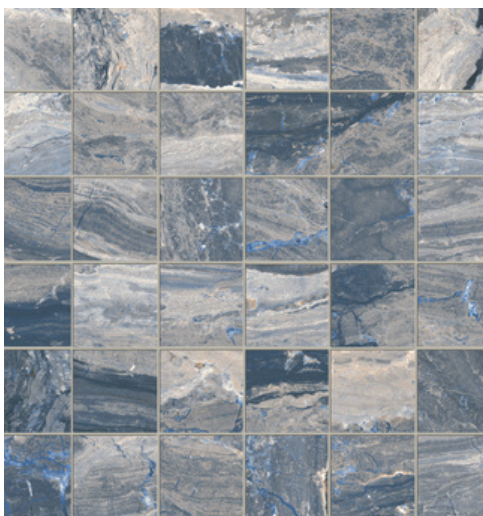

Castello Prague Blue Mosaic
Polished
NB17838 300x300x10mm