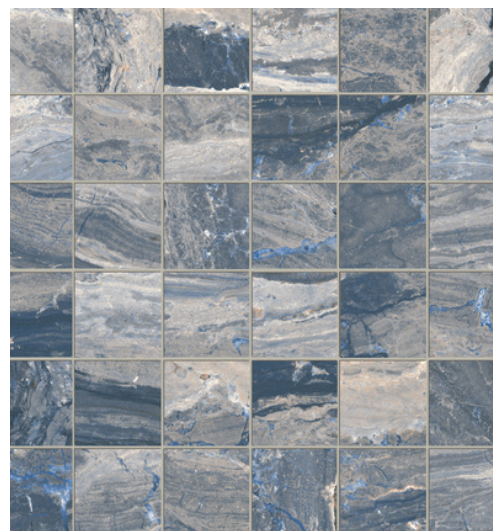

Castello Prague Blue Mosaic
Natural
NB17839 300x300x10mm