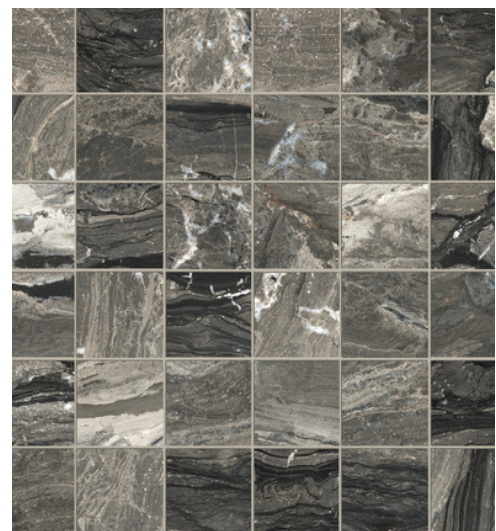

Castello Windsor Black Mosaic
Natural
NB17829 300x300x10mm