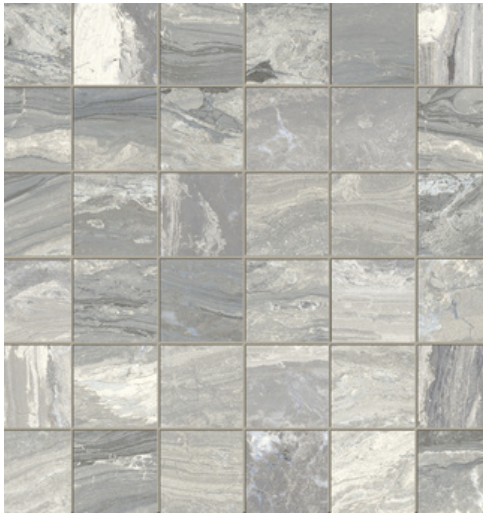

# Castello

Castello catches the strong, defined character typically found in Indian marble. A contemporary palette helps interpret the heavily veined marble in an innovative way.

Castello Chambord Grey Mosaic  
Polished  
NB17833 300x300x10mm